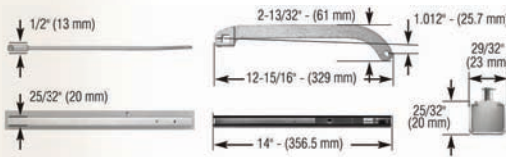

Price List

Jackson

Vendor Site

20-400B Center Hung Arms; Side-Load Arm package

Package contains:

- 20-876P Side Load Arm
- 20-879 Arm Mounting Package

20-900LC

Offset Arm and Slide Channel Assembly/Arm package

Package Contents:

- 20-942 Offset Arm
- 20-368 Side Channel Assembly
- 20-951 Close Mounting Brackets
- 20-385 Channel Mounting package

Stocked Products

Aluminum and Dark Bronze

10 Series Exit Device

1095 Rim Exit

1085 Concealed Vertical Rod

Mounting Pad
Accepts mortise cylinder supplied
Option 30-821 less cylinder

Features

- Available Rim and Vertical Rod
- Contoured cross bar Rim: 36" Width Door, Vertical Rod, 48" X 84" Door
- Extra Heavy-duty lever arms and body
- Wear points insulated by nylon sleeves and rollers
- Dual Dogging feature: By outside cylinder and dogging pins beneath housing
- Concealed fastening for added security
- UL Listed Panic hardware
- 1085 Non Handed
- 1095 Handed not reversible