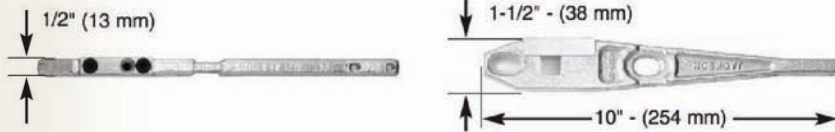

Price List

Jackson

Vendor Site

20-400B Center Hung Arms; Side-Load Arm package

Package contains:

- 20-876P Side Load Arm
- 20-879 Arm Mounting Package

20-900LC

Offset Arm and Slide Channel Assembly/Arm package

Package Contents:

- 20-942 Offset Arm
- 20-368 Side Channel Assembly
- 20-951 Close Mounting Brackets
- 20-385 Channel Mounting package

Stocked Products

Aluminum and Dark Bronze

10 Series Exit Device

1095 Rim Exit

1085 Concealed Vertical Rod

Mounting Pad
Accepts mortise cylinder supplied
Option 30-821 less cylinder

Features

- Available Rim and Vertical Rod
- Contoured cross bar Rim: 36" Width Door, Vertical Rod, 48" X 84" Door
- Extra Heavy-duty lever arms and body
- Wear points insulated by nylon sleeves and rollers
- Dual Dogging feature: By outside cylinder and dogging pins beneath housing
- Concealed fastening for added security
- UL Listed Panic hardware
- 1085 Non Handed
- 1095 Handed not reversible