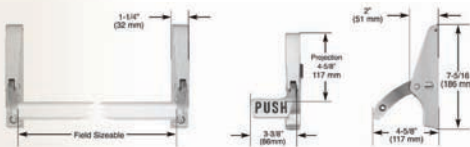

Price List

Jackson

Vendor Site

20-400B Center Hung Arms; Side-Load Arm package

Package contains:

- 20-876P Side Load Arm
- 20-879 Arm Mounting Package

20-900LC

Offset Arm and Slide Channel Assembly/Arm package

Package Contents:

- 20-942 Offset Arm
- 20-368 Side Channel Assembly
- 20-951 Close Mounting Brackets
- 20-385 Channel Mounting package

Stocked Products

Aluminum and Dark Bronze

10 Series Exit Device

1095 Rim Exit

1085 Concealed Vertical Rod

Mounting Pad
Accepts mortise cylinder supplied
Option 30-821 less cylinder

Features

- Available Rim and Vertical Rod
- Contoured cross bar Rim: 36" Width Door, Vertical Rod, 48" X 84" Door
- Extra Heavy-duty lever arms and body
- Wear points insulated by nylon sleeves and rollers
- Dual Dogging feature: By outside cylinder and dogging pins beneath housing
- Concealed fastening for added security
- UL Listed Panic hardware
- 1085 Non Handed
- 1095 Handed not reversible