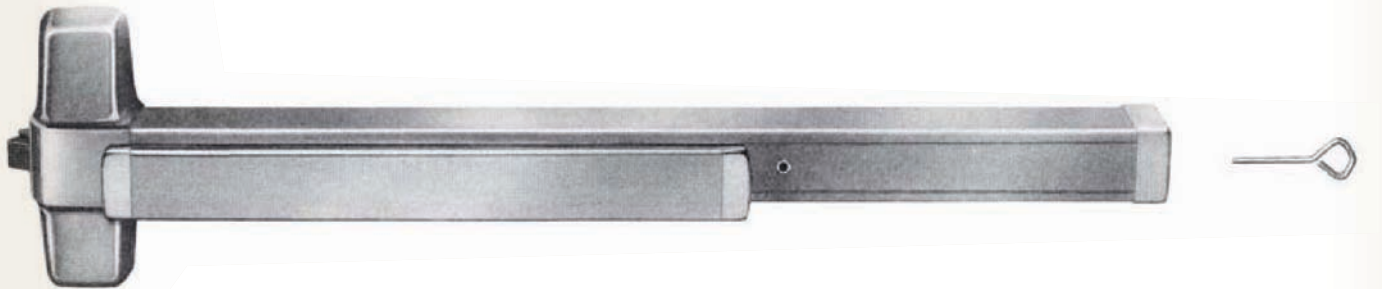

Von Duprin

98 - Rim Exit Device Smooth Mechanism Case 99 - Rim Exit Device

99 rim exit devices for all types of single doors and double doors with mullion, UL listed for accident hazard installations. Covers stock hollow metal doors with 86 or 161 cutouts.

DIMENSIONS

Touchbar height to finished floor	39-13/16" (935mm) at center
Touchbar projection	
neutral	3-13-16" (97mm)
depressed	3-1/16" (78mm)
Center case	8" x 2-1/4" x 2-3/4" (203mm x 57mm x 70mm)
Device length	
short 3'	2'6" to 3' (762mm to 914mm) door size
long 4'	3'1" to 4' (940mm to 1219mm) door size

Features

- Nonhanded
- Latch bolt deadlocking
- Field sizeable
- Hex key dogging
- 3/4" (19mm) thrown latch bolt

Stocked Product

98E0/99E0	3' and 4'	26D
99E0	3'	US3/313

99-F - Fire Exit Rim Exit Device

For all types of 4' x 8' single doors or 8' 8' double doors with mullions. UL listed for fire exit hardware, 3 hour rating.

Stocked Product

98E0F/99E0F	3' and 4'	26D
99E0F	3'	313