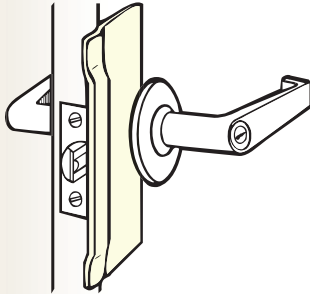

Price List

Don-jo

Vendor Site

Lock Guard Plates

BLP107/BLP207

For Key-In-Lever Locks with up to 3 3/4" Escutcheon

Stocked Product

BLP107 630
BLP207 Silver Coated

LP111
LP211

For Outswinging Doors
Completely Covers Strike Plate

Stocked Product

LP111 630
LP211 Silver Coated

PLP111/PLP211

Latch Protector For Outswinging Doors (no pin)

PML111

Pin Latch Protector For Outswinging Doors